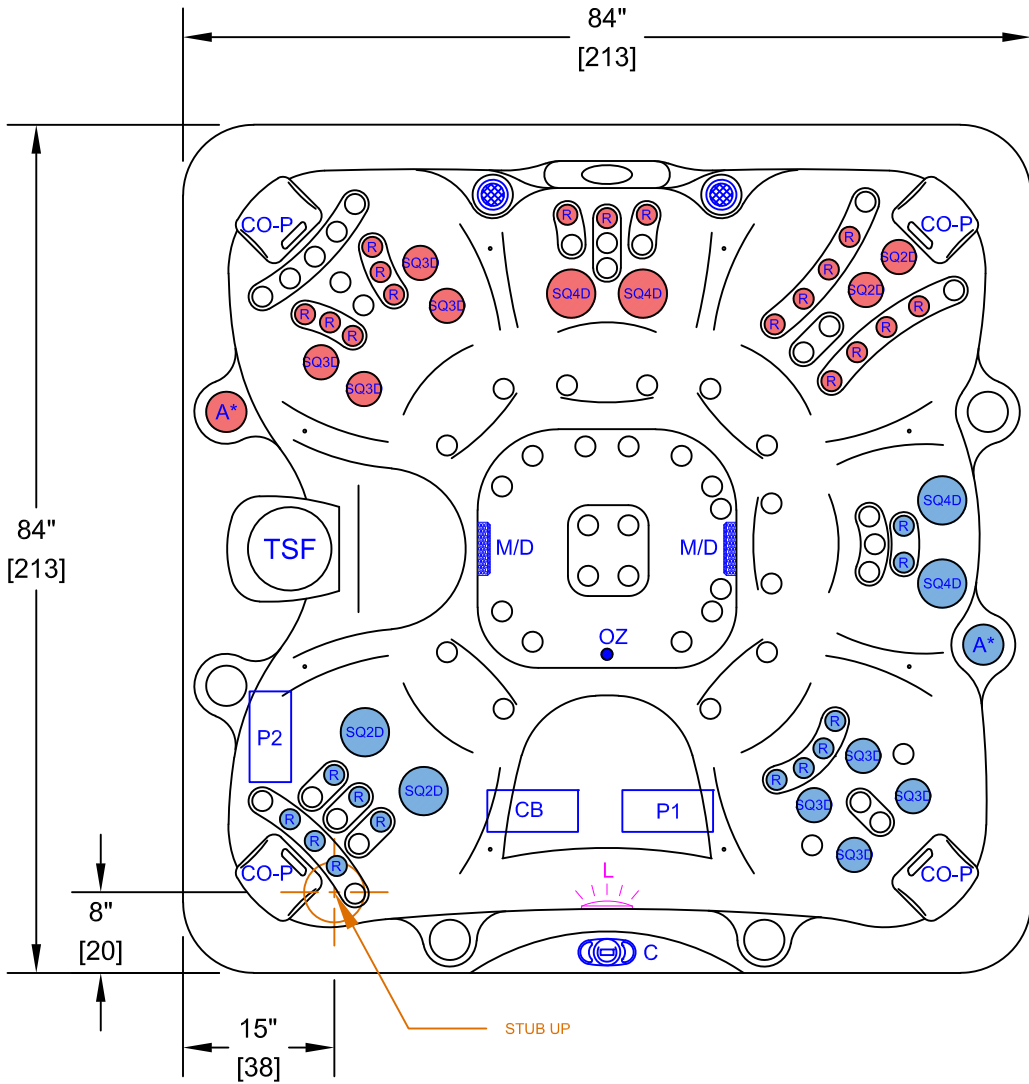

NOTES:

1. DUE TO OUR CONTINUOUS IMPROVEMENT PROGRAM, ALL MODELS AND SPECIFICATIONS ARE SUBJECT TO CHANGE WITHOUT NOTICE.

INTERNAL USE ONLY

	PUMP 1
	PUMP 2
	PUMP 1
	PUMP 2
	CONTROL BOX

AMZ-745B - LEGEND			
SYMB.	DESCRIPTION	PART NUMBER	QTY.
R	RAIN JET	PLU23028-392-000	29
SQ2D	EURO DIRECTIONAL BLACK	PLU29520-011-500	4
SQ3D	MINI-JET DIRECTIONAL	PLU29530-111-500	8
SQ4D	MAXI FLOW DIRECTIONAL	PLU29540-111-500	4
A*	AIR CONTROL VALVE - STARFIRE		2
TSF	50 SQ. FT. TELEWEIR FILTER (SQR)		1
M/D	MAIN DRAIN		2
CO-P	CO-PILLOWS		4
C	TOPSIDE		1
OZ	HYDRO CLEAR OZONATOR		1
	2.0 SOUND SYSTEM BLUETOOTH 2X3" SPEAKERS		1
L	MULTI COLORED LED LIGHT		1

<small>PROPRIETARY AND CONFIDENTIAL THE INFORMATION CONTAINED IN THIS DRAWING IS THE SOLE PROPERTY OF AMERICAN SPAS. ANY REPRODUCTION IN PART OR AS A WHOLE WITHOUT THE WRITTEN PERMISSION OF AMERICAN SPAS IS PROHIBITED.</small>			
SPECIFICATIONS		TITLE	JET LAYOUT - STD
DIMENSION (in)	84"x84"x36"	LINE	AMERICAN SPAS
DIMENSION (cm)	213x213x91	MODEL	2022 SPA LINE
DRY WEIGHT	900 LBS [363 Kg]	NUM	AMZ-745B
FILLED WEIGHT	4650 LBS [2109 Kg]	DWG NO.	CS002315
		REV	A
WATER CAP.	450 GAL [1703 L]	SCALE	NTS
			SHEET 1 OF 1